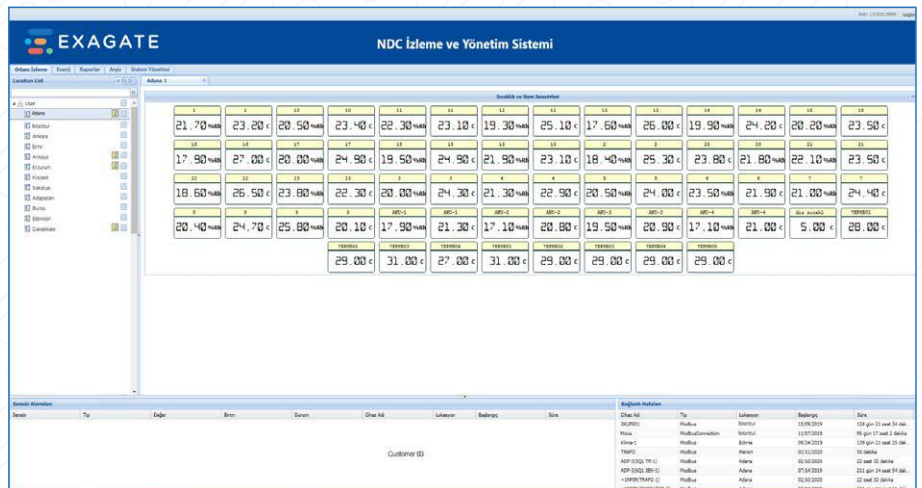

Power and PUE Analysis

Ensures your energy efficiency in your Data Center and System rooms