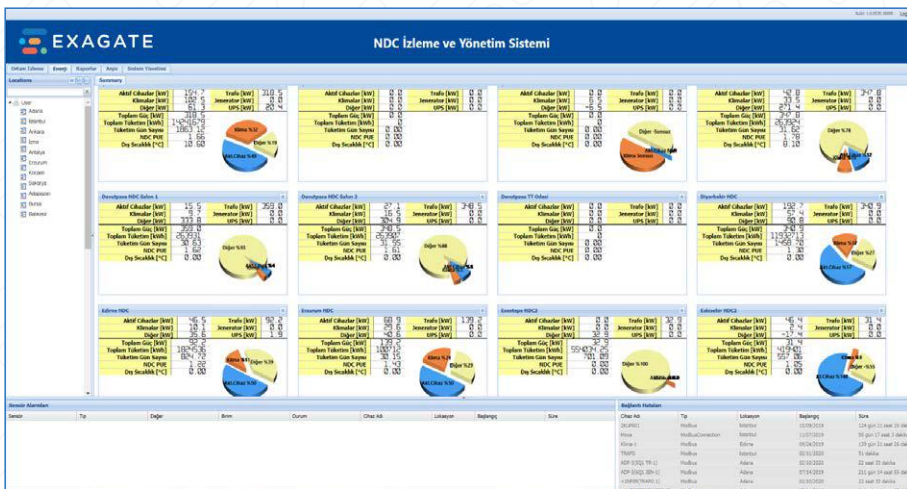

SmartPack monitors changes in the environment such as temperature, humidity, water leakage, air quality

Energy Monitoring

Monitors the energy consumption of your IT and infrastructure equipment at your facility

Power and PUE Analysis

Ensures your energy efficiency in your Data Center and System rooms

Setting Alarms

Creating an alarm for threshold values that users can set

Management

Provides system control of scenarios created on alarms

Reports

Creating historical environmental and energy monitoring reports

Map Support

Tracking locations via online and offline maps

Security

Enabling users to access devices with role-based access control

Billing

Invoicing over your equipment's electricity consumption

Camera Support

High resolution camera support

Integration

- Wide range of 3rd party device integration
- Integration for all kinds of software services with wide protocol support