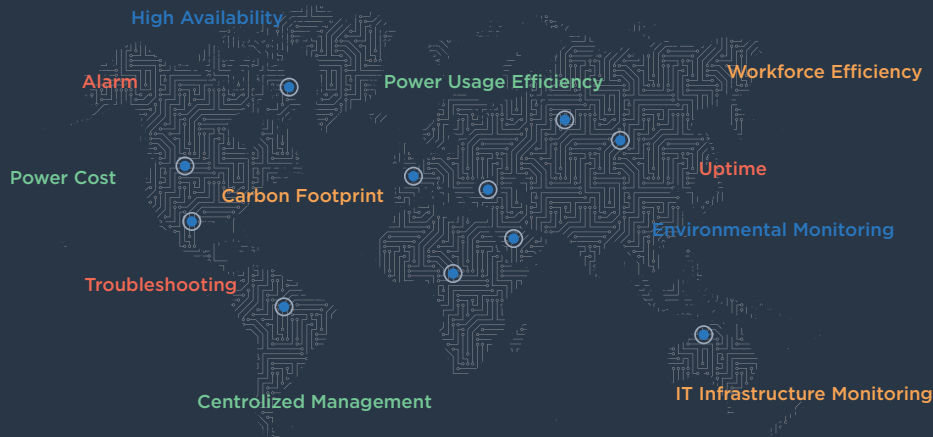

Map Support

Tracking locations via online and offline maps

Security

Enabling users to access devices with role-based access control

Billing

Invoicing over your equipment's electricity consumption

Camera Support

High resolution camera support

Integration

- Wide range of 3rd party device integration
- Integration for all kinds of software services with wide protocol support

Entry / Exit Control System

Card door entry and exit monitoring system

Easy Installation and Use

Easy setup and user-friendly interface

Central Monitoring

Web interface that can monitor multiple locations on one screen

Single-line Diagram

Dynamic alarm and visualization feature with visuals of your facility's Single-line Diagrams

Schematic Diagrams

Setting alarms on the dynamic diagram of the location

SmartPack Environmental Monitoring Reports

- Temperature, humidity, air flow, air quality, energy, etc.
- Water leakage, smoke, quake, movement, etc. alarm reports
- Remote station reports
- Connection error reports

SmartPack Energy Monitoring Reports

- Efficient energy use (PUE) reports
- Carbon emission reports
- Energy consumption reports
- Energy cost reports
- Cooling capacity reports
- Energy trend reports
- Cooling and energy capacity reports

Yeşilce Mahallesi, Doğa Sokak, Kökten Plaza, No:6 Kat:2 Kağıthane, İstanbul / Turkey

P: +90 212 275 73 22

info@exagate.com www.exagate.com